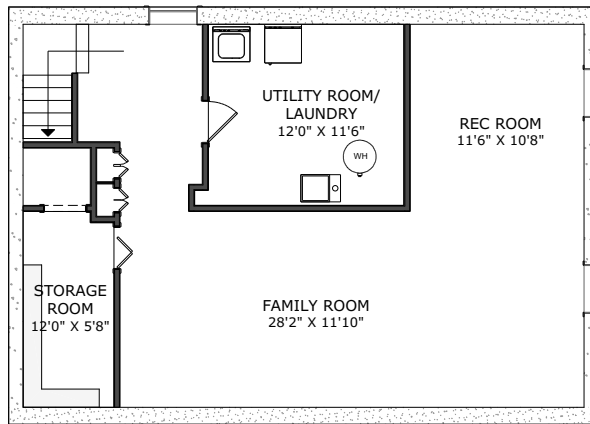

215 TACHE AVE NW, CALGARY, AB

MAIN - 912.78 Sq.ft. / 84.80 m2  
RMS TOTAL - 912.78 Sq.ft. / 84.80 m2  
BASEMENT - 912.78 Sq.ft. / 84.80 m2  
\*FINISHED TOTAL - 715.42 Sq.ft. / 66.46 m2

SERGHEI CICALA  
CEBNTURY 21 POWER REALTY  
403.370.3335  
CICALASERGHEI@GMAIL.COM  
AUGUST 6, 2019

### DETACHED SINGLE FAMILY

\*RECA RMS MEASUREMENTS ARE TAKEN TO EXTERIOR FOUNDATION

BASEMENT

MAIN LEVEL