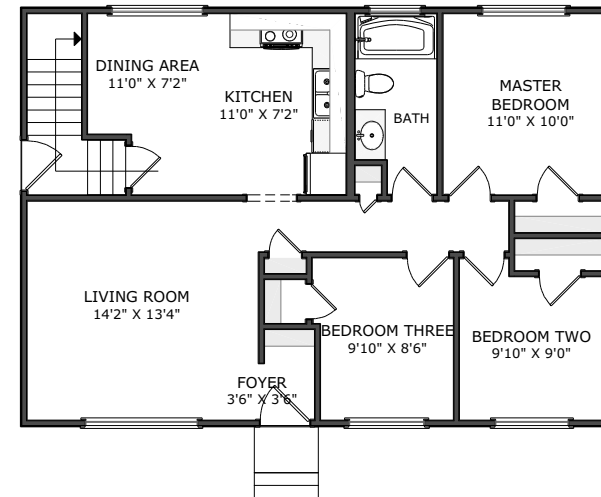

215 TACHE AVE NW, CALGARY, AB

MAIN - 912.78 Sq.ft. / 84.80 m2  
RMS TOTAL - 912.78 Sq.ft. / 84.80 m2  
BASEMENT - 912.78 Sq.ft. / 84.80 m2  
\*FINISHED TOTAL - 715.42 Sq.ft. / 66.46 m2

SERGHEI CICALA  
CEBNTURY 21 POWER REALTY  
403.370.3335  
CICALASERGHEI@GMAIL.COM  
AUGUST 6, 2019

### DETACHED SINGLE FAMILY

\*RECA RMS MEASUREMENTS ARE TAKEN TO EXTERIOR FOUNDATION

BASEMENT

MAIN LEVEL